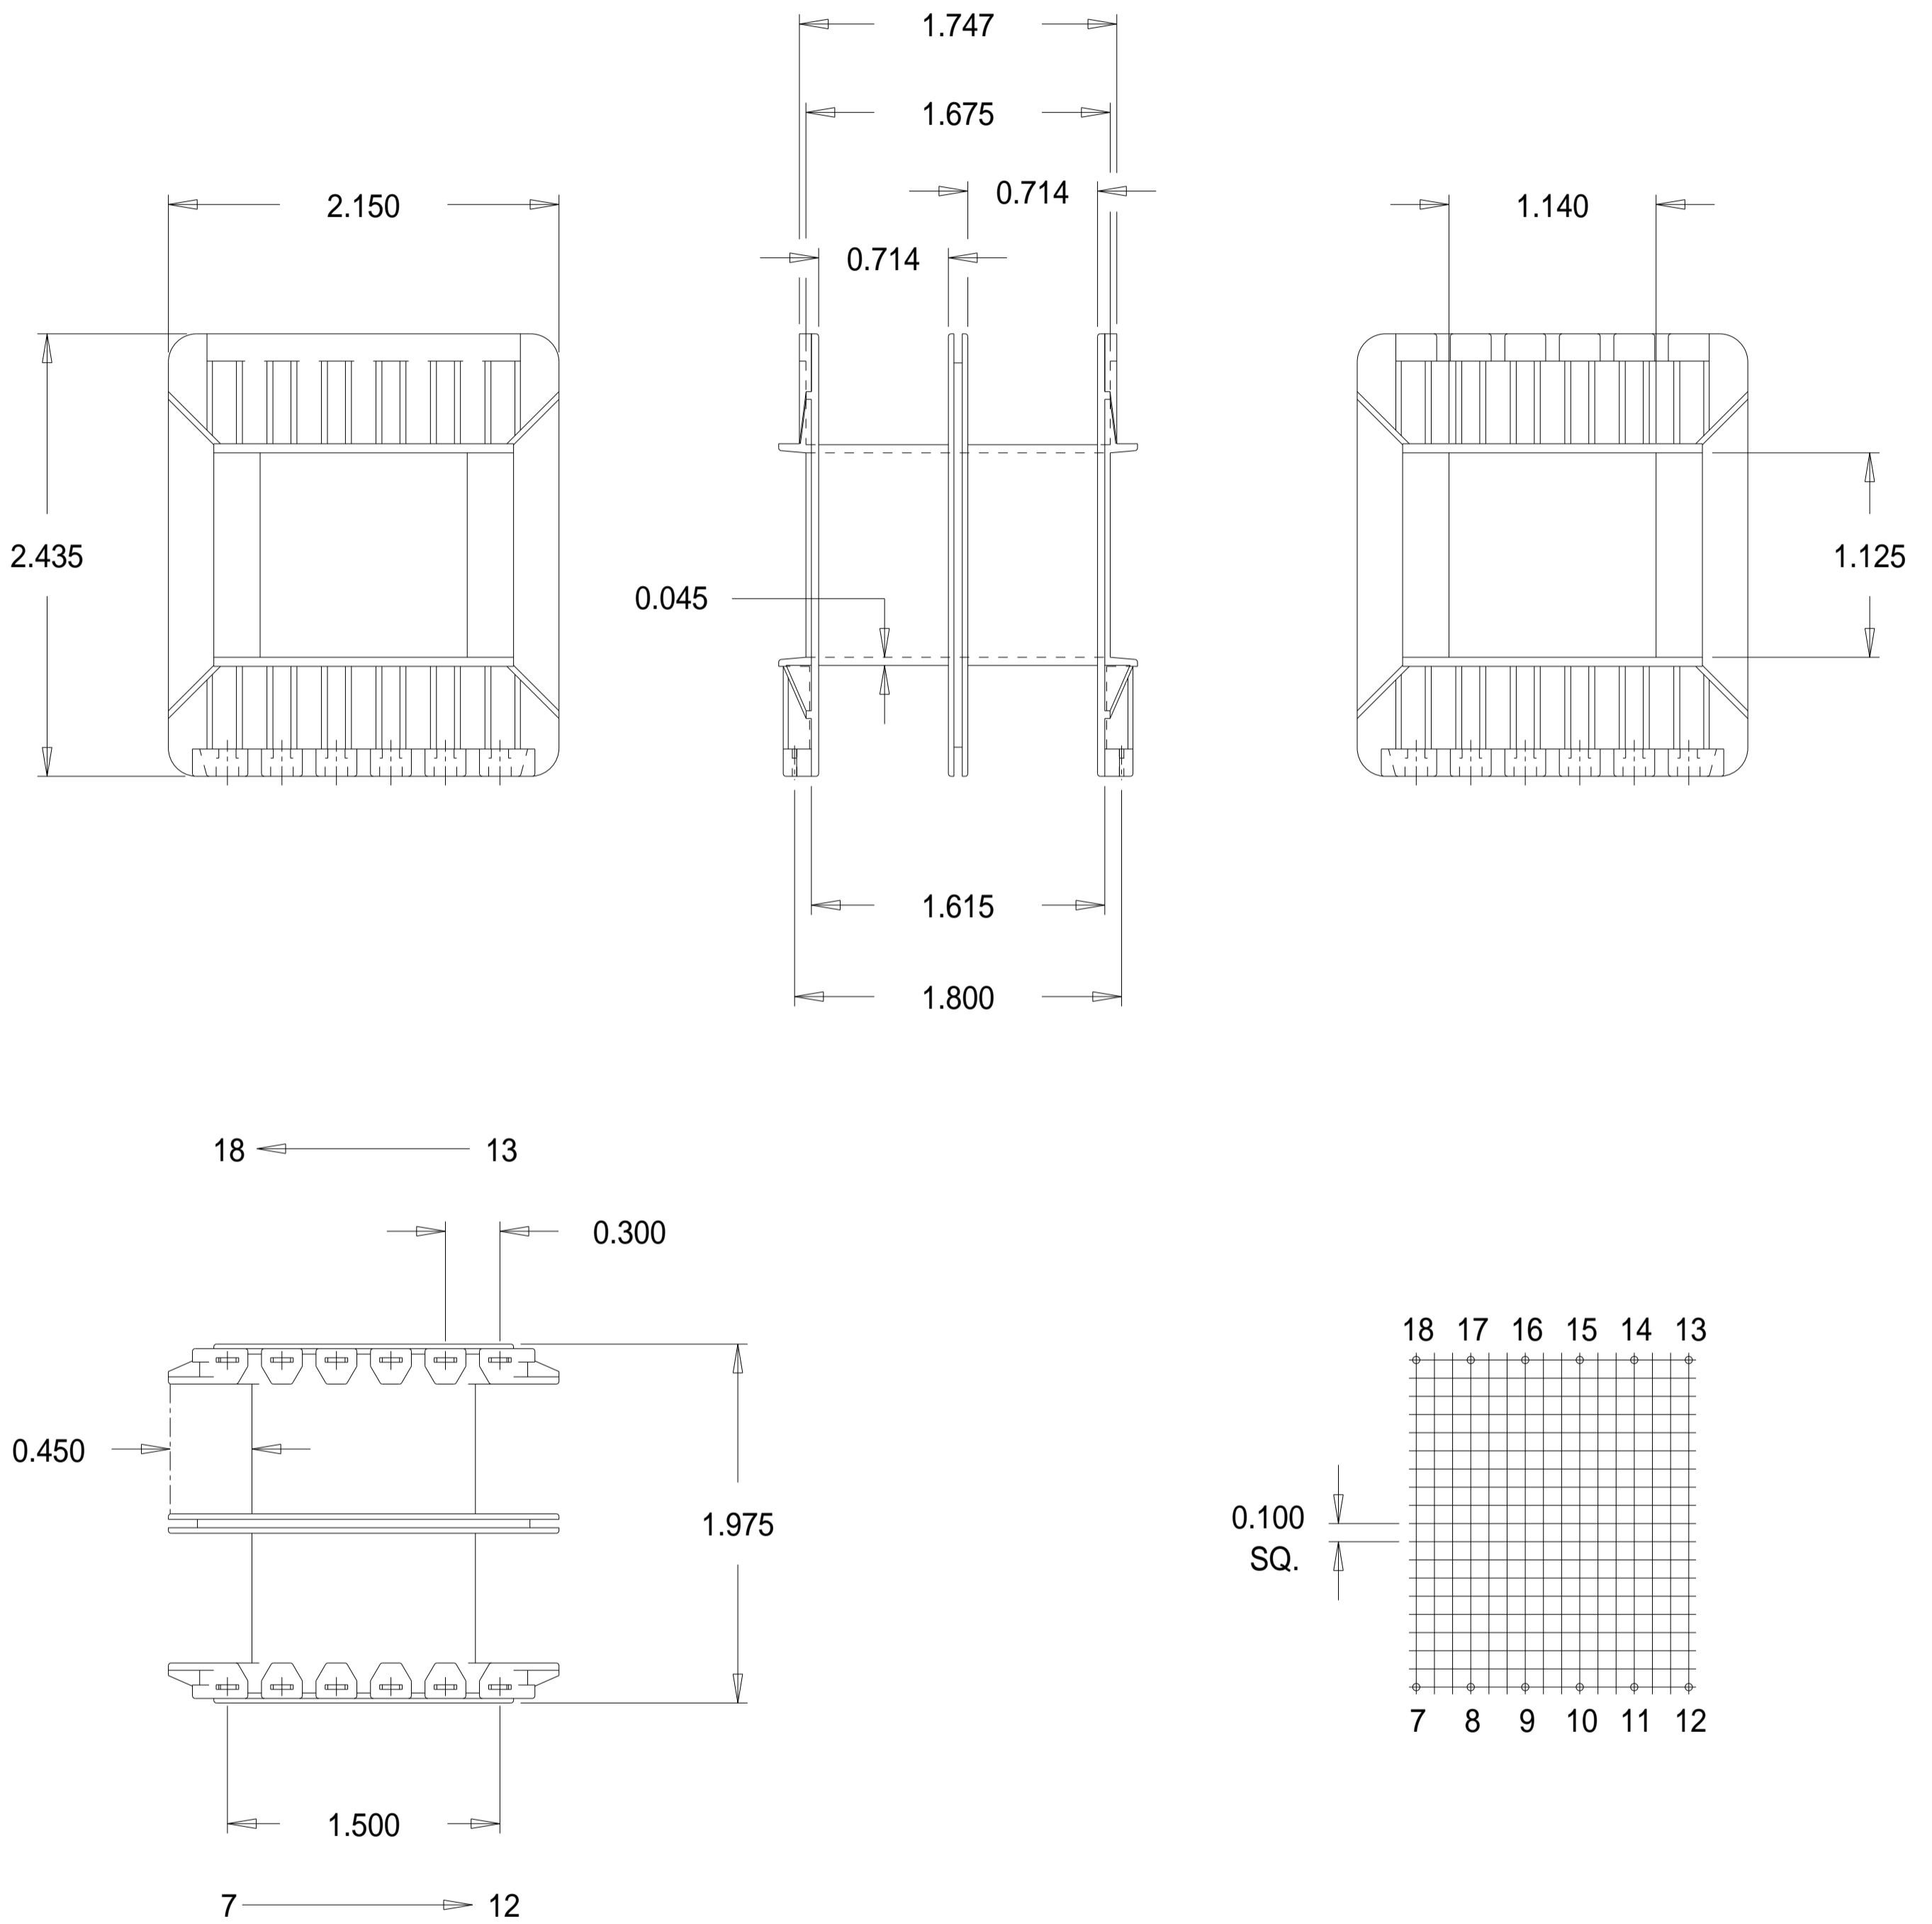

Part No. A96119
 196 x 1 1/8 Shrouded Double Section
 'A' Range Bobbin

Dimensions in inches.